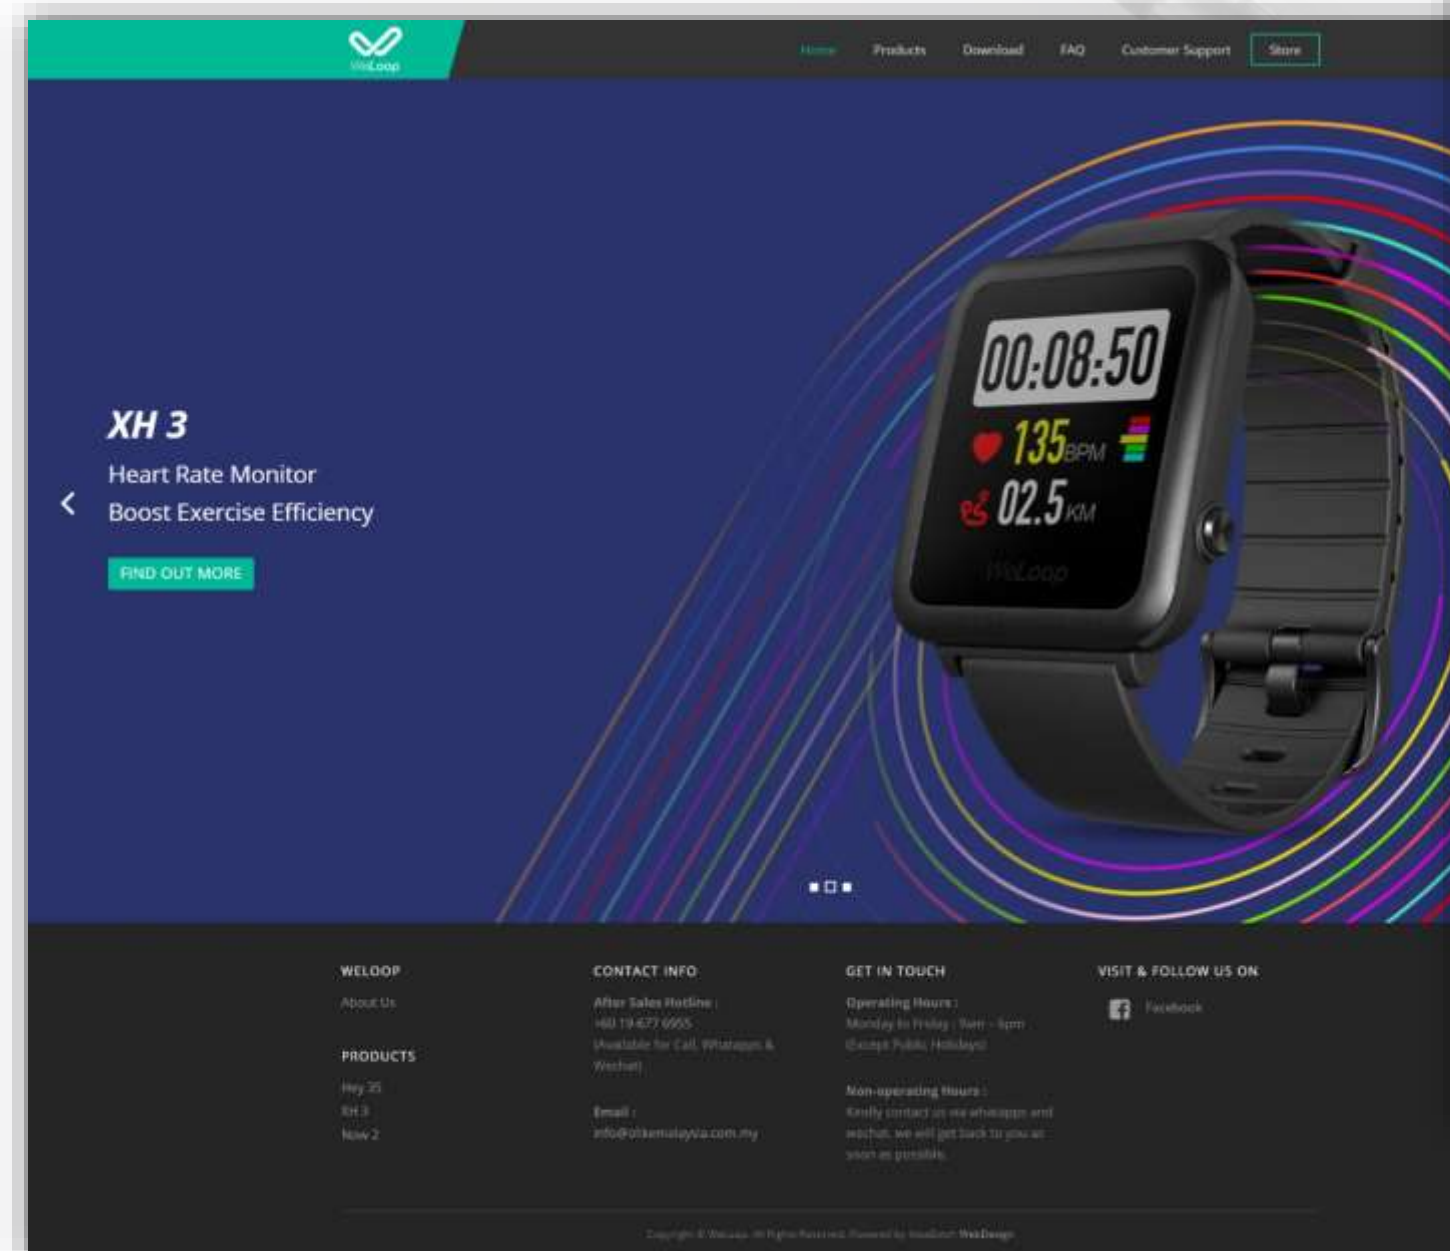

MORE PROJECTS

OTHERS

WELOOP

Subsidiary brand of Oppo Smart Phone. Well known as one of the affordable Smart Watch.

SKIN CLINIQ

One stop Aesthetic Treatment Centre, treatment by advanced technology from U.S. & Europe.